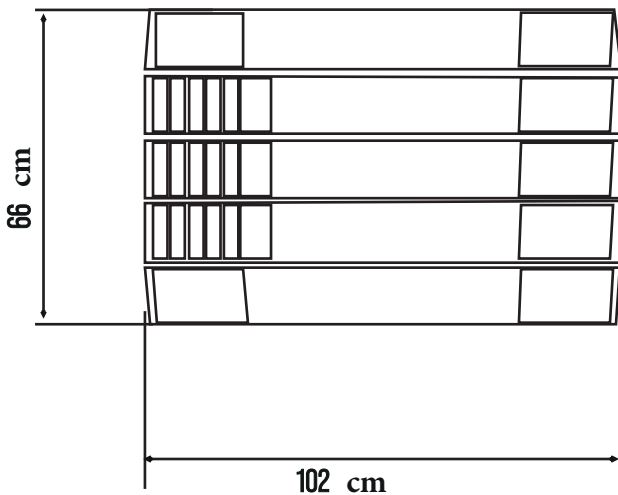

## Royal table

Royal table. The table is part of the Royal sofa set Collection, a family of small table, sofa and armchair. The table is equipped with a handy storage compartment which can hold magazines or even ice to keep bottles fresh: the storage box is equipped with a practical drainage hole.

## Description

Made of %100 polyethylene materials Environmentally friendly the product is suitable for indoor and outdoor use  
Available in different finishes .

**Weight: 12 Kg**

[www.rotolex.com](http://www.rotolex.com)